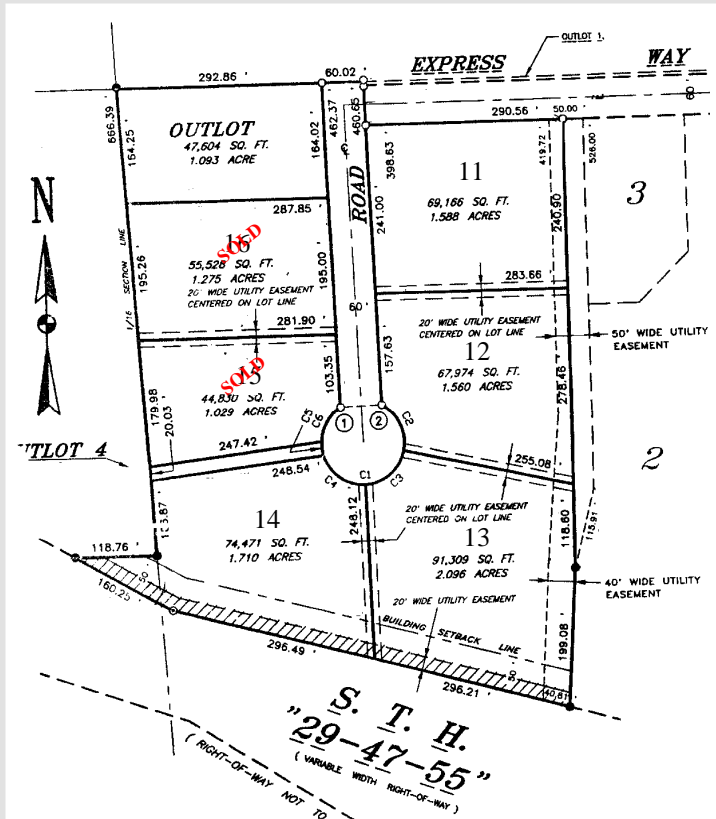

## Bonduel, WI

### Hwy. 29/47 Commercial Lots

- ◆ Newly created commercial subdivision in the Village of Bonduel.
- ◆ Highway and frontage road lots available with excellent exposure.
- ◆ Easy on/off ramps to Hwy. 29/47.
- ◆ Only 25 miles west of Green Bay with convenient access to Appleton and Wausau.
- ◆ All utilities & roads are in place.

**Available Lots:**

Lot #11	1.59 acres	\$79,400
Lot #12	1.56 acres	\$39,900
Lot #13	2.10 acres	\$104,800
Lot #14	1.71 acres	\$85,500
Lot #15	1.03 acres	\$26,900
Lot #16	1.28 acres	\$32,900

**Location Map**